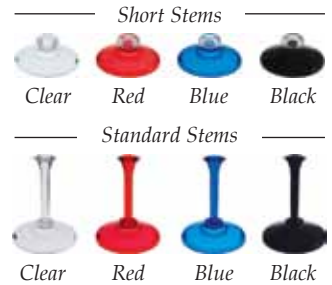

Step 2: Pick-A-Stem