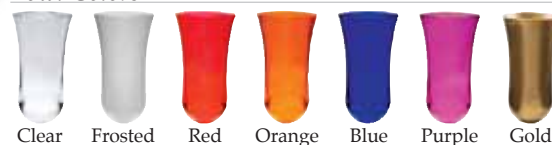

Standard Stems

48	150	300	600	1050	2550
3.60	3.30	3.20	3.10	3.05	3.00 R
Additional Color Run Charges					
.55	.50	.40	.35	.30	.25 V

Palm, Cactus or Guitar Stem

48	150	300	600	1050	2550
4.13	3.83	3.73	3.63	3.58	3.53 R
Additional Color Run Charges					
.55	.50	.40	.35	.30	.25 V

Fish, Horse, Parrot, Racing, Casino or Paw Stem

48	150	300	600	1050	2550
4.95	4.65	4.55	4.45	4.40	4.35 R
Additional Color Run Charges					
.55	.50	.40	.35	.30	.25 V

Bowl Colors

Base Colors

Standard Production Time: 10 Working Days after proof approval. **Prices include:** One color, one location imprint.
Additional Charges: First Color Setup: \$50.00v, exact repeat - no setup • Each Additional Color: \$25.00v • PMS Color Match: \$20.00v
 All HOWW Products are Made in the USA • BPA & Phthalates Free • FDA, CPSIA and Prop 65 Compliant