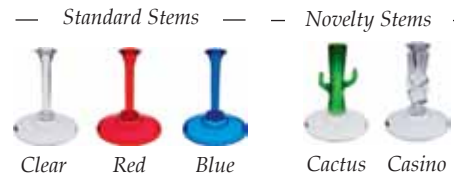

Step 2: Pick-A-Stem